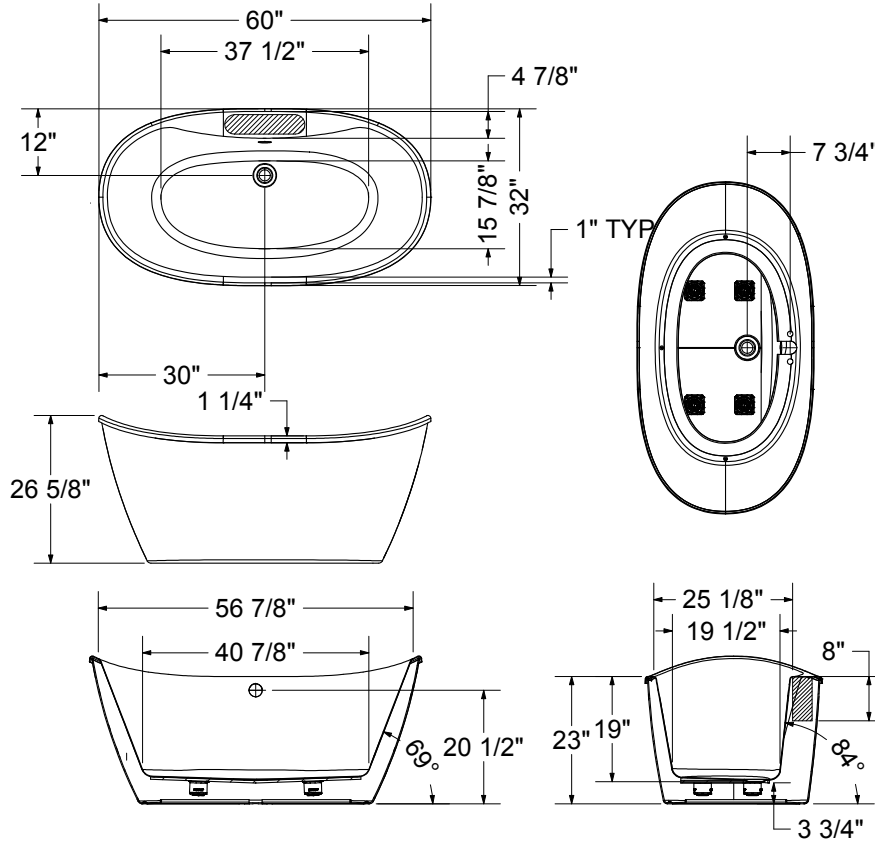

Delsia 6032

Model number:

106192

Dimensions: 60" x 32" x 27"

Installation: Freestanding

Material: Fiberglass

Standard Features:

- 2-piece bathtub with symmetrical look and concealed seam
- Ample deck space for faucets installation
- Maximized bathing well, raised backrest and off-center drain
- Above-the-Floor Rough (AFR) and F² Drain compatible
- MAAX innovative adjustable leveling legs
- Bathtub apron available in 3 colours: Aqua, Platinum Grey & Ruby

Options (Visit our website for a complete list of our options)

No	Description
<input type="checkbox"/> OPT 20137	Cable-operated waste and overflow
<input type="checkbox"/> OPT 20210	Waste and overflow

Delsia 6032

Model number:

106192

Dimensions: 60" x 32" x 27"

Installation: Freestanding

Material: Fiberglass

(): Recommended faucet area of 15" (L) x 3-1/2" (W).
Depth recommended for straight pipes 8".

All dimensions are approximate. Structure measurements must be verified against the unit to ensure proper fit.

Dimensions:

60 x 32 x 26 5/8 in.
(1524 x 813 x 676 mm)

Weight:

95 lbs -

Drain location:

Center

Project:

Contractor: